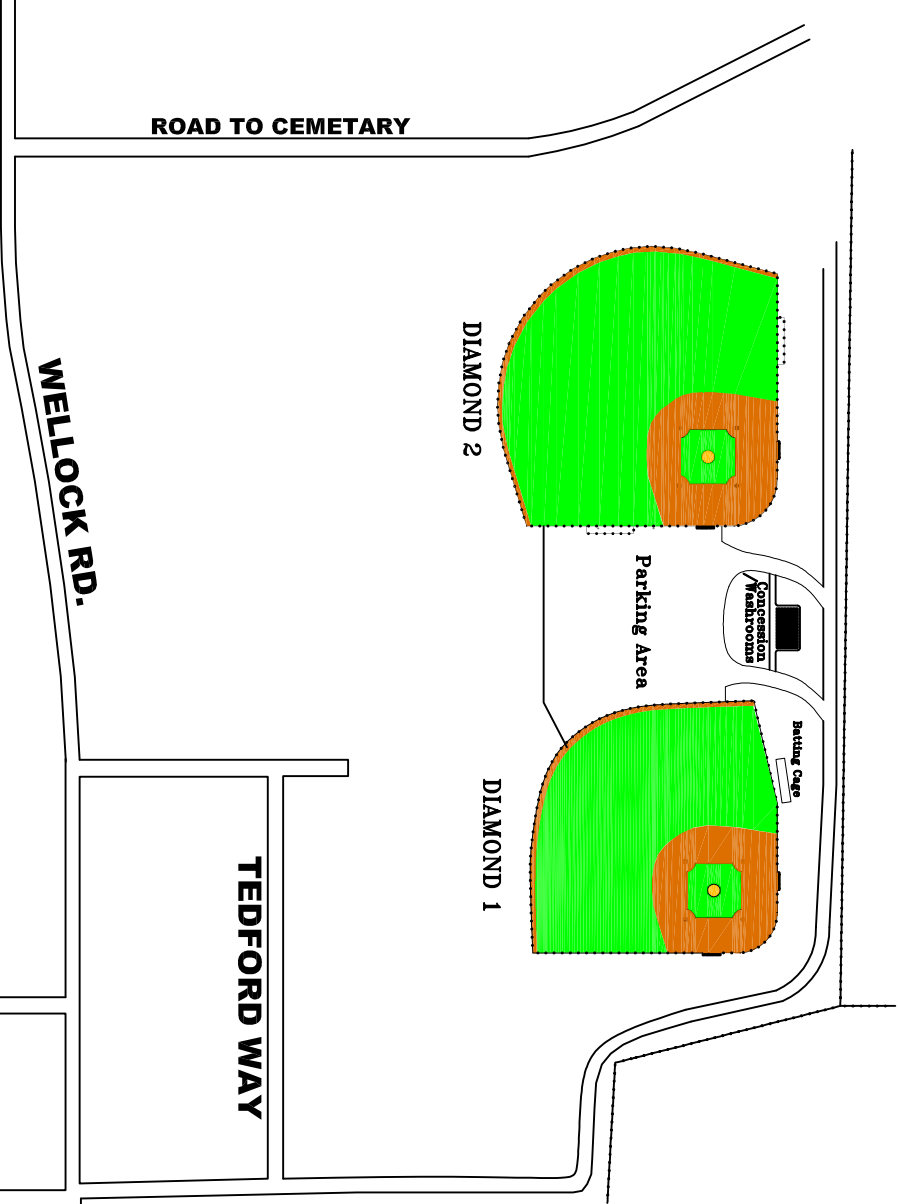

LYNN PRIME BALLPARK

HIGHWAY 47 (TO STOUGHTON)

WELLOCK RD.

NICHOLSON RD.

TEDFORD WAY

WELLOCK RD.

ROAD TO CEMETARY

DIAMOND 2

DIAMOND 1

Parking Area

Concession / Restrooms

Batting Cage